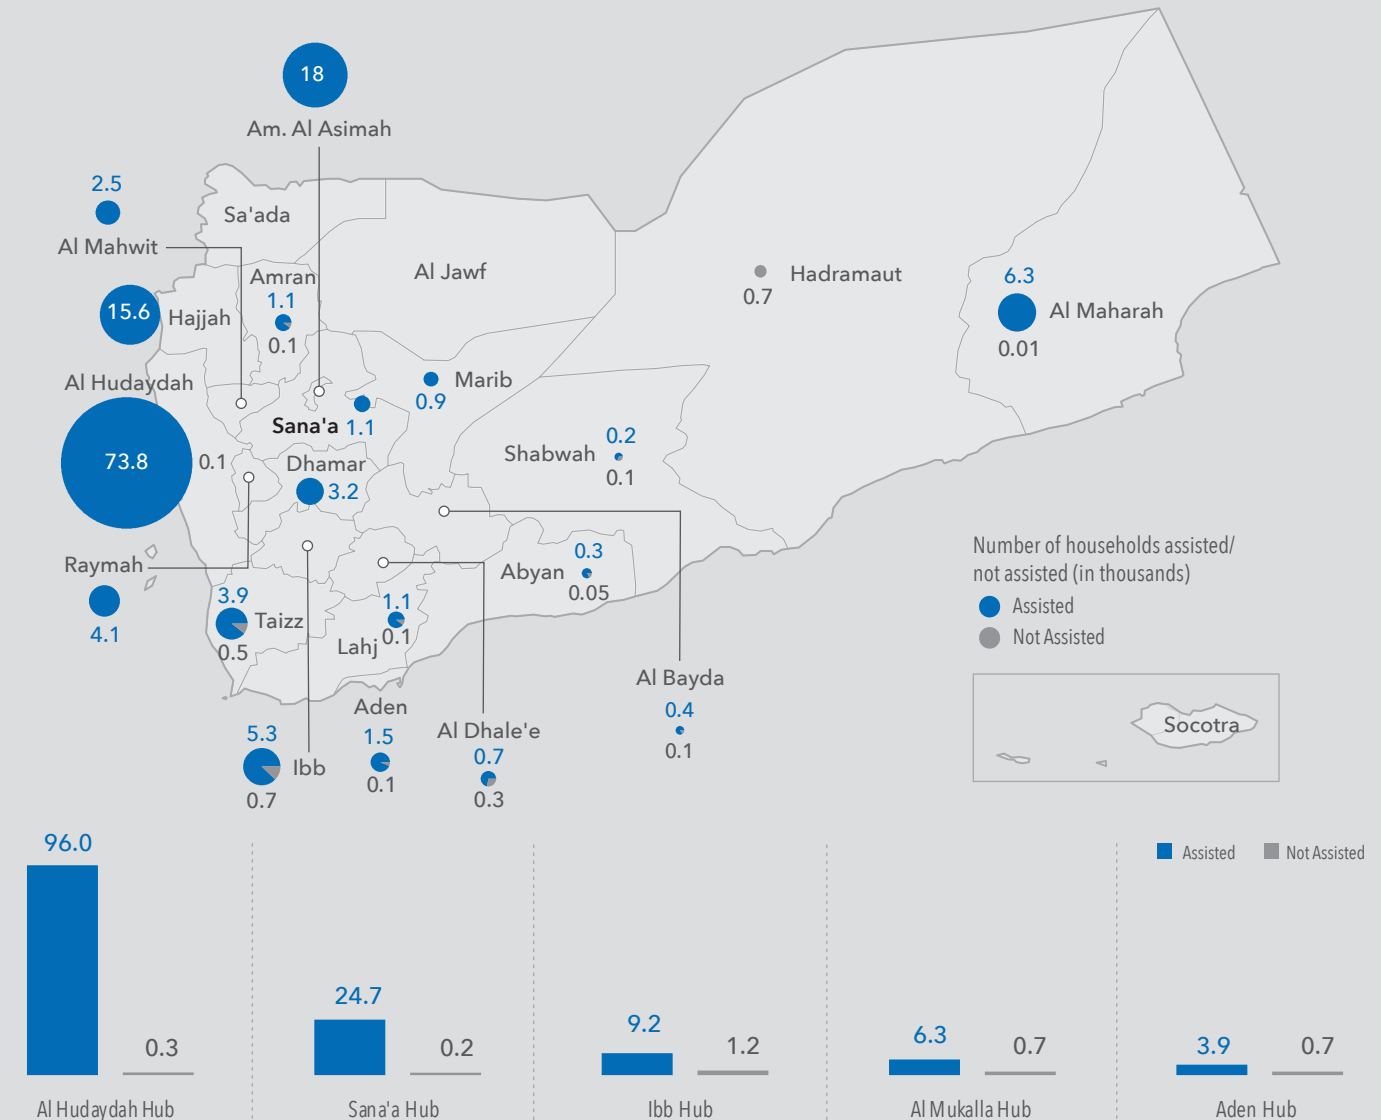

RAPID RESPONSE MECHANISM (RRM)

PEOPLE ASSESSED WITH VULNERABILITIES AT SERVICE POINTS FOR RAPID RESPONSE MECHANISM (RRM)

*Humanitarian Service Point (HSP)

Source: UNFPA

NUMBER OF HOUSEHOLDS ASSISTED WITH RAPID RESPONSE MECHANISM (RRM) PER GOVERNORATE/HUB