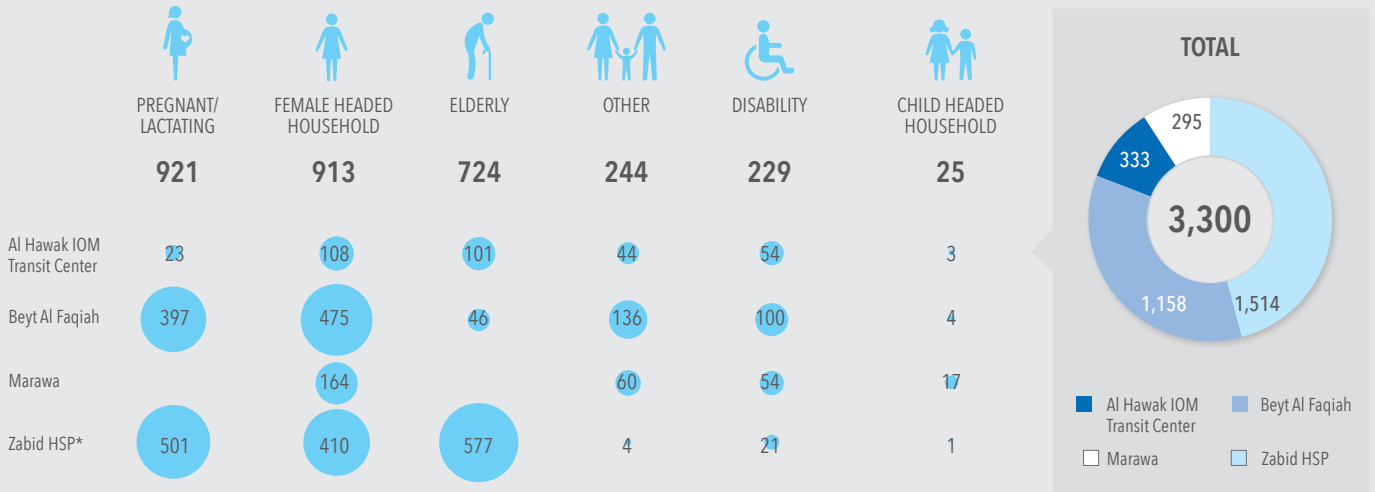

RAPID RESPONSE MECHANISM (RRM)

PEOPLE ASSESSED WITH VULNERABILITIES AT SERVICE POINTS FOR RAPID RESPONSE MECHANISM (RRM)

*Humanitarian Service Point (HSP)

Source: UNFPA

NUMBER OF HOUSEHOLDS ASSISTED WITH RAPID RESPONSE MECHANISM (RRM) PER GOVERNORATE/HUB

Source: UNFPA