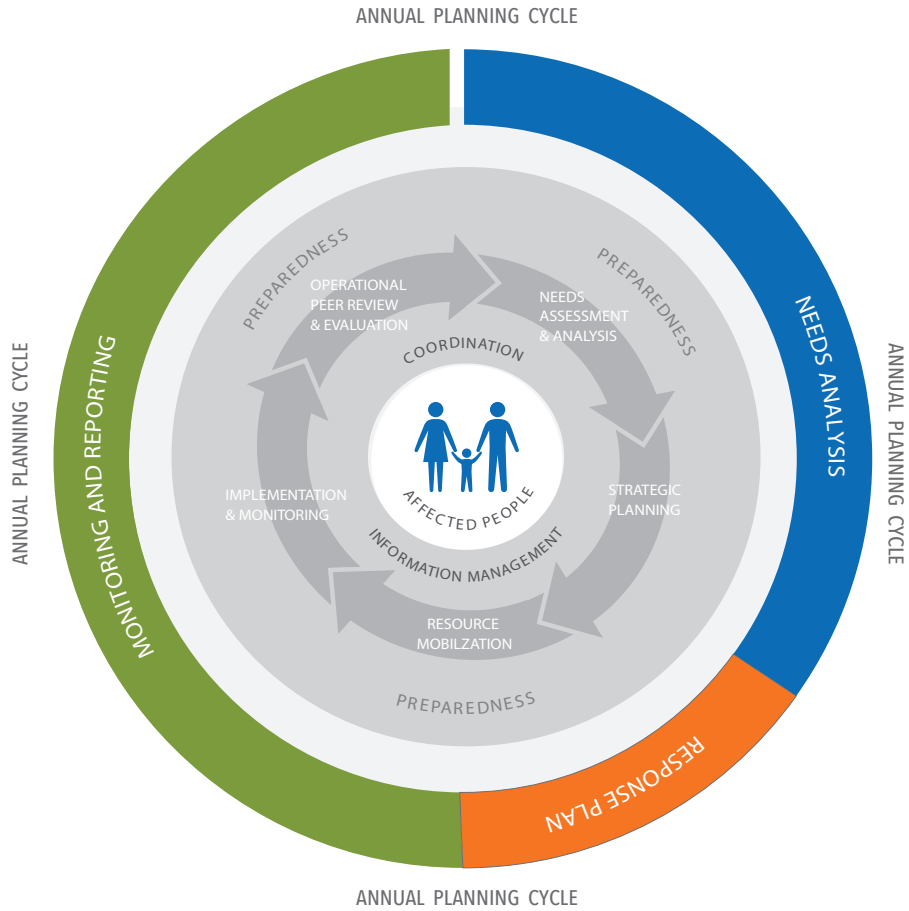

# KEY ELEMENTS OF THE HUMANITARIAN PROGRAMME CYCLE (HPC)

This graphic visualizes the key elements of the humanitarian programme cycle in the central core. The next ring represents the steps in the annual planning cycle of protracted crises.

## Humanitarian Needs Overview (HNO)

## Humanitarian Response Plan (HRP)